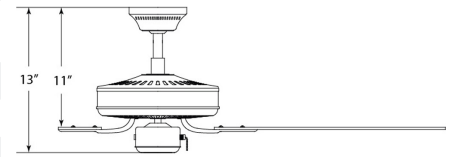

Ceiling Fan Blade Model #	V0951 Rosewood / Walnut Reversible Ceiling Fan Blades (Set of 5)
Blade Width (in.)	5.5
Blade Length (in.)	20.5
Blade Pitch	12°
Fan Control Type	Pull Chain
Motor Size	153 mm x 15 mm
Capacitor	Triple Capacitor
Installation/Mounting Position	Downward
Downrods Included?	Yes
Downrod Model #	TBD
Downrod Quantity	1
Downrod Size (in.)	4.5
Sloped Ceiling Swivel Included?	Yes (Up to 45 Degrees)
Electrical Wire Length (ft.)	6.5
Installation Location	Dry
Light #	0 (Light Kit Not Included)
Light Bulb(s) Included?	No (Light Kit Not Included)
Voltage (Volts)	120V
Safety Ratings	UL Listed
Assembly	Assembly Required
Accessory 1 (Sold Separately)	V0950 White / White Wash Pine Reversible Ceiling Fan Blades (Set of Five)
Accessory 2 (Sold Separately)	V0953 White Ceiling Fan Blades (Set of 5)
Accessory 3 (Sold Separately)	V0954 Light Oak / Medium Oak Reversible Ceiling Fan Blades (Set of 5)
Accessory 4 (Sold Separately)	V0912-45 12" Antique Stone Downrod
Accessory 5 (Sold Separately)	V0918-45 18" Antique Stone Downrod
Accessory 6 (Sold Separately)	V0924-45 24" Antique Stone Downrod
Accessory 7 (Sold Separately)	V0936-45 36" Antique Stone Downrod
Accessory 8 (Sold Separately)	V0948-45 48" Antique Stone Downrod
Accessory 9 (Sold Separately)	V0960-45 60" Antique Stone Downrod
Accessory 10 (Sold Separately)	V0972-45 72" Antique Stone Downrod
Ceiling Fan Warranty	Limited Lifetime Warranty